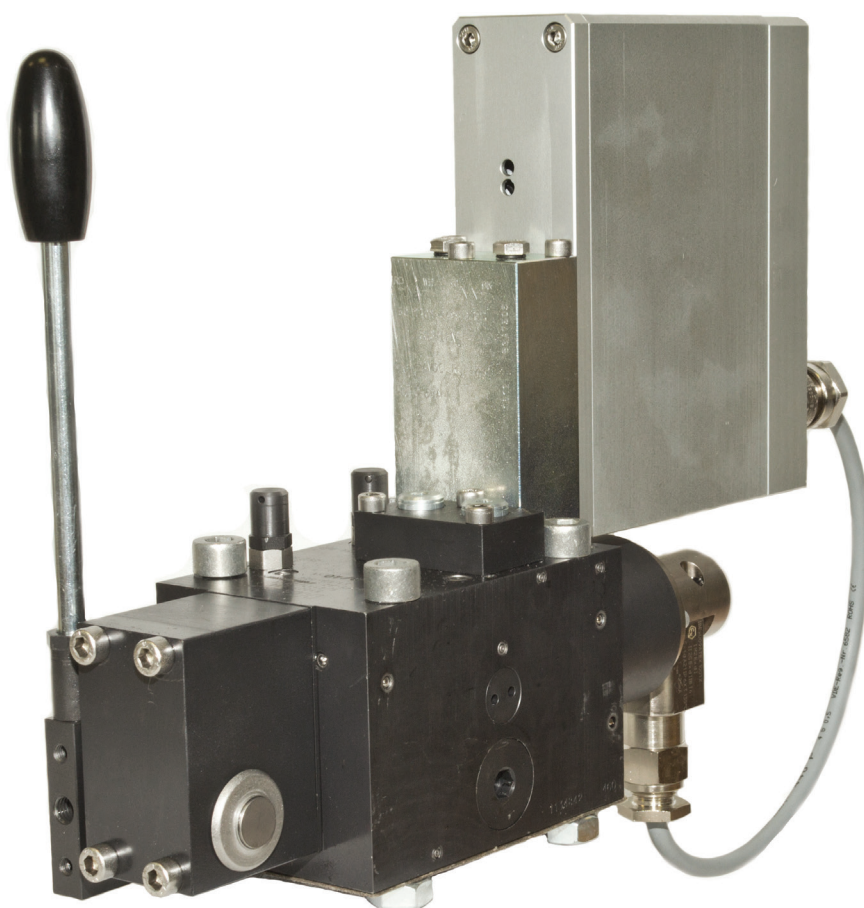

OPAT

ON-BOARD PROFIBUS ATEX TWINSOLENOID

Proportional directional spool valve with onboard-electronics